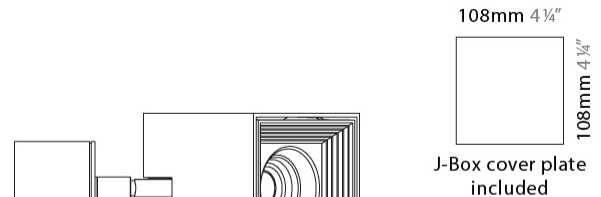

DAU SINGLE ADJUSTABLE SURFACE

D92188R9-

base number Finish
Options

1. To build a product code in our configurator select the specify button on the base model # product page
2. To build a manual product code on this datasheet choose from the options listed below in blue font and add the suffix to the base model #

GENERAL

Series: Dau
Subseries: Dau Single Adjustable
Brand: Milan
Division: Design
Mounting Type: Surface
Subcategory: Spots

PHYSICAL

Shape: Cube
Length (mm): 80
Length (in): 3 1/8
Width (mm): 80
Width (in): 3 1/8
Height (mm): 86
Height (in): 3 3/8
Max. Overall Height (mm): 164
Max. Overall Height (in): 6 7/16
Light Distribution: Adjustable / Direct
Fixture Finish: BAL / MWL / BSL
Fixture Material: Extruded Aluminum

ELECTRICAL

Lamp Type: LED
Input Wattage (W): 10
Total Output Wattage (W): 9.3
Dimming: Tri-Mode (Non-Dimming and Phase Dimming (120Vac only) and 0-10V Dimming)
Driver Included: No
Driver Location: Remote
Driver Type: Constant Current - 120 / 277Vac
Driver Class: Class 2
Input Voltage (V): 120 - 277
Constant Current (MA): 350

LED

Number of LEDs: 1
Color Temperature (°K): 3000
Max. Delivered Lumen (lm): 956
CRI: >90 CRI
Lamp Life (hrs): 50000

OPTICAL

Optic°: 50
Adjustability: Rotational 300°; Tilt 90°

RATINGS AND CERTIFICATIONS

Certified By: Certified for North American Standards
IP rating: IP20

PROJECT
TYPE
SPECIFIER
QUANTITY
DATE