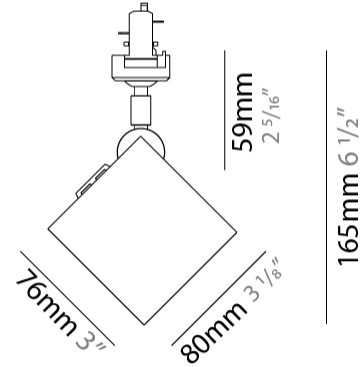

PROJECT
TYPE
SPECIFIER
QUANTITY
DATE

DAU SINGLE TRACK

D96048R9-

base number Finish
Options

1. To build a product code in our configurator select the specify button on the base model # product page
2. To build a manual product code on this datasheet choose from the options listed below in blue font and add the suffix to the base model #

GENERAL

Series: Dau
Subseries: Dau Single
Brand: Milan
Division: Design
Mounting Type: Track
Mounting Location: Ceiling
Subcategory: Spots

PHYSICAL

Shape: Cube
Width (mm): 80
Width (in): 3 1/8
Height (mm): 165
Height (in): 6 1/2
Light Distribution: Adjustable / Direct
Fixture Finish: BAL / MWL / BSL
Fixture Material: Extruded Aluminum

ELECTRICAL

Number of Lamps: 1
Lamp Type: LED
Total Output Wattage (W): 9.3
Dimming: Phase Dimming (120Vac Only)
Input Voltage (V): 120

LED

Number of LEDs: 1
Color Temperature (°K): 3000
Max. Delivered Lumen (lm): 956
CRI: >90 CRI
Lamp Life (hrs): 50000

OPTICAL

RATINGS AND CERTIFICATIONS

Certified By: Certified for North American Standards
IP rating: IP20

80mm 3 1/8"